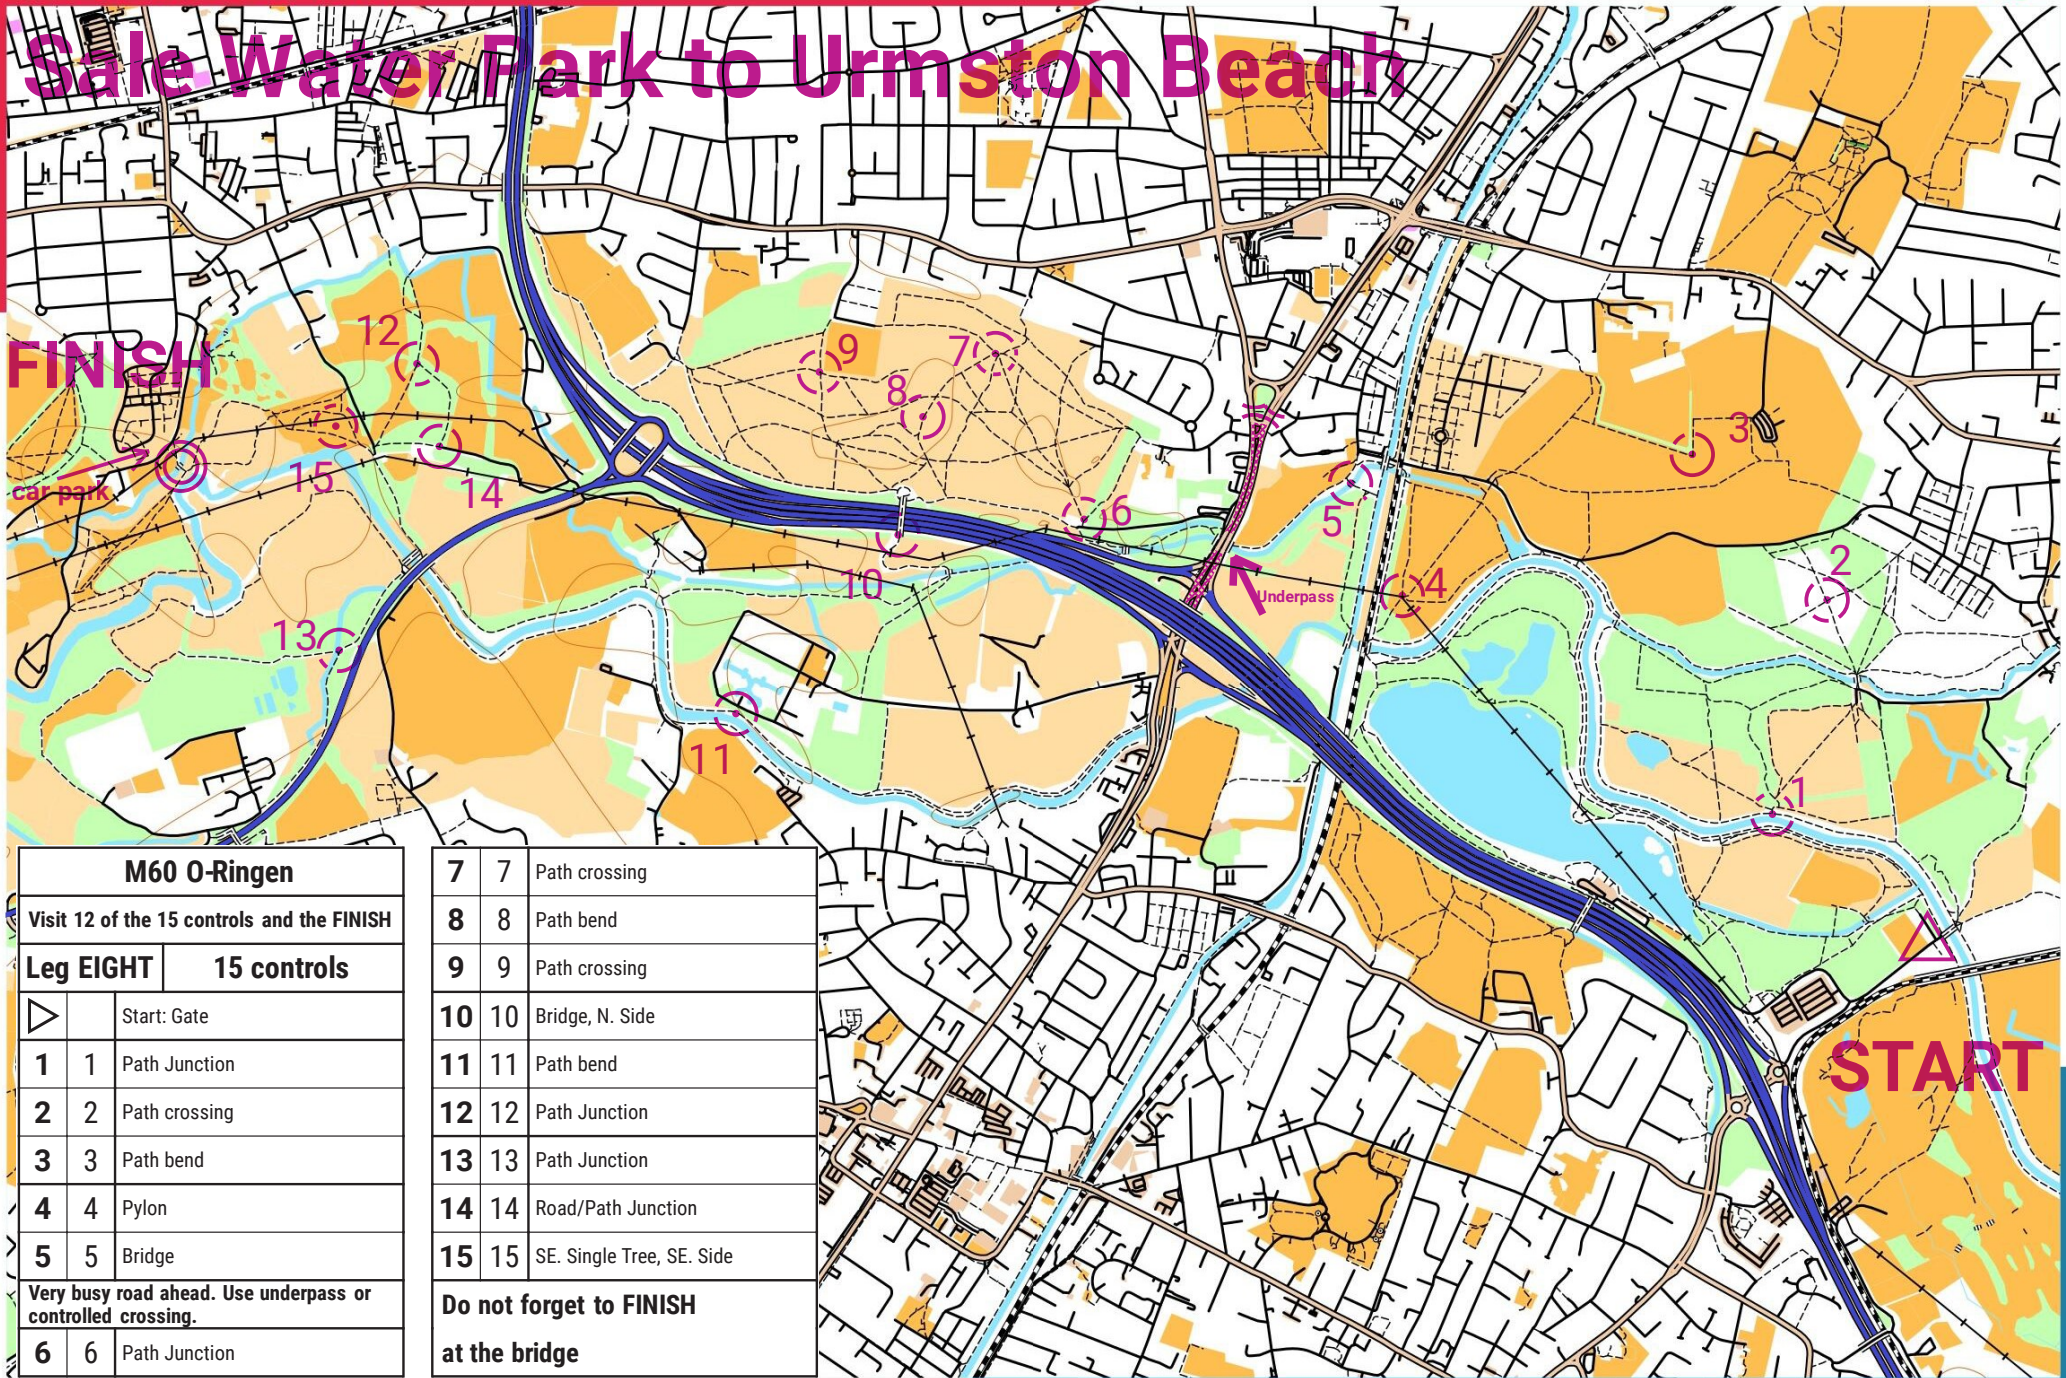

Sale Water Park to Urmston Beach

M60 O-Ringen		
Visit 12 of the 15 controls and the FINISH		
Leg EIGHT	15 controls	
▷	Start: Gate	
1	1	Path Junction
2	2	Path crossing
3	3	Path bend
4	4	Pylon
5	5	Bridge
Very busy road ahead. Use underpass or controlled crossing.		
6	6	Path Junction

7	7	Path crossing
8	8	Path bend
9	9	Path crossing
10	10	Bridge, N. Side
11	11	Path bend
12	12	Path Junction
13	13	Path Junction
14	14	Road/Path Junction
15	15	SE. Single Tree, SE. Side
Do not forget to FINISH at the bridge		